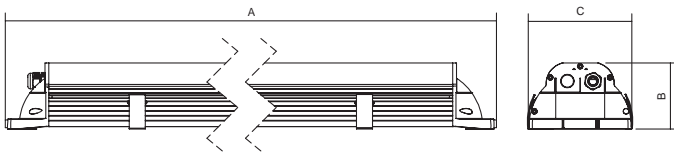

EXTREME

IP 65

Application: areas with higher ambient temperature, areas with increased risk of fire due to the presence of dust and fibers, e.g. outbuildings.

Ballast: EP – electronic ballast 220-240 V/50-60 Hz AC, 220-240 V DC, 176-280 V DC (min. discharge ignition voltage of lamp ≥ 198 V DC)

Body: Aluminium alloy with eloxal coating finish of surface, plastic sides from polycarbonate at the ends of body, chemical resistance

Cover: Tempered safety glass

Reflector: Highly polished aluminium sheet

Fastening: Fastening on ceiling or wall by means of two adjustable brackets

Connection: Screwless three-pole terminal block, max. diameter of wires 2,5 mm²; light fixture is ready to connect two wires (order additional cable gland).

Standard equipment: 1 pc sealing cable gland, 1 pc sealing plug, 2 pcs adjustable bracket

On request: Em – non-maintained emergency lighting (1h, 3h)

MULTI – maintained emergency lighting (1h, 3h)

1/3 F – one or three phase through-wiring connection

NANO – light fixture protected by special nanolayer

(hydrophobic, oleophobic or antibacterial protection)

GESIS – possibility to equip light fixtures with connectors