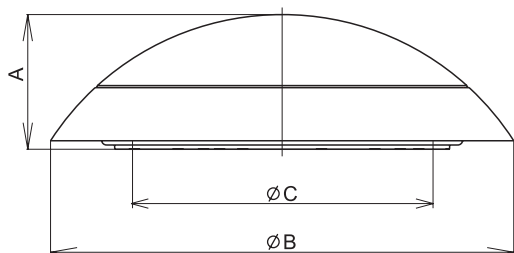

Emergency lighting fixtures
Аварийные светильники

Application: interiors, such as corridors, galleries, staircases, bathrooms with demands for emergency lighting.

Series TOSA - for non-maintained emergency mode

Series MULTITOSA - for maintained emergency mode

Body and cover: plastic material by injection technology

Reflector: white painted metal sheet, 0.6mm thick.

System of fastening: direct mounting on the base

The fixtures are equipped with the lamp DULUX S / E 9W / 21 or DULUX S / E 11W / 21, labels.

Technical parameters of the fixtures are referred in table on page 130.

Применение: интерьеры, т.е. коридоры, галереи, лестничные площадки, ванные помещения с требованием на аварийное освещение

Серия TOSA - для непостоянного аварийного режима

Серия MULTITOSA - для постоянного аварийного режима

Корпус и рассеиватель: пластиковые материалы технологии литья

Отражатель: листовая сталь белой покраски

Система крепления: прямая установка на основу

Светильники оборудованы лампами DULUX S / E 9W / 21 или DULUX S / E 11W / 21, этикетки.

Технические параметры светильников приведены в таблице на стр. 130.