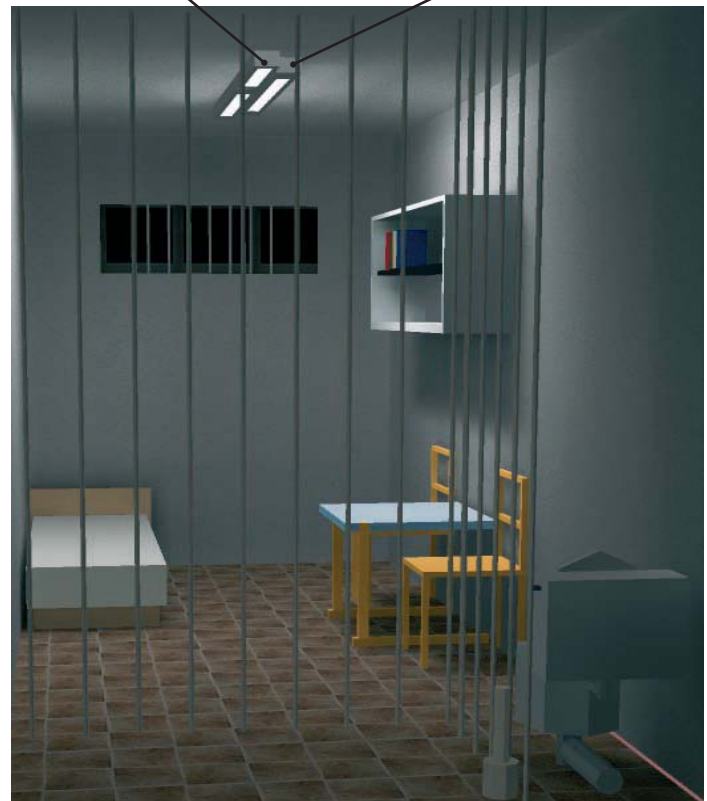

**Body:** transparent PC tube Ø70mm (4 mm thick) in white painted metal sheet body with high impact resistance, B flammability level. PMMA tube on request. PC end sides – C1 flammability level. Special heads and special dismantling spanner on request.

### Rambo 21W / 39W + 8W

Light fitting - for the overall lighting of the cell  
- for the possibility to guard the cells over night time

Светильник – для общего освещения камеры  
– для возможности контроля в ночное время

### Rambo 28W / 54W

Light fittings for the overall lighting of the cell

Светильник общего освещения камеры

RAMBO, 1x39W, IP67

RAMBO, 2x28W, IP67

References: Detention prison Liberec – reconstruction of lighting in cells  
Тюрьма г. Либерец  
Prison Valdice – department of prisoners condemned for life  
Тюрьма Вальдице (пожизненно заключенные)  
Prison Mirgov  
Тюрьма г. Миргов